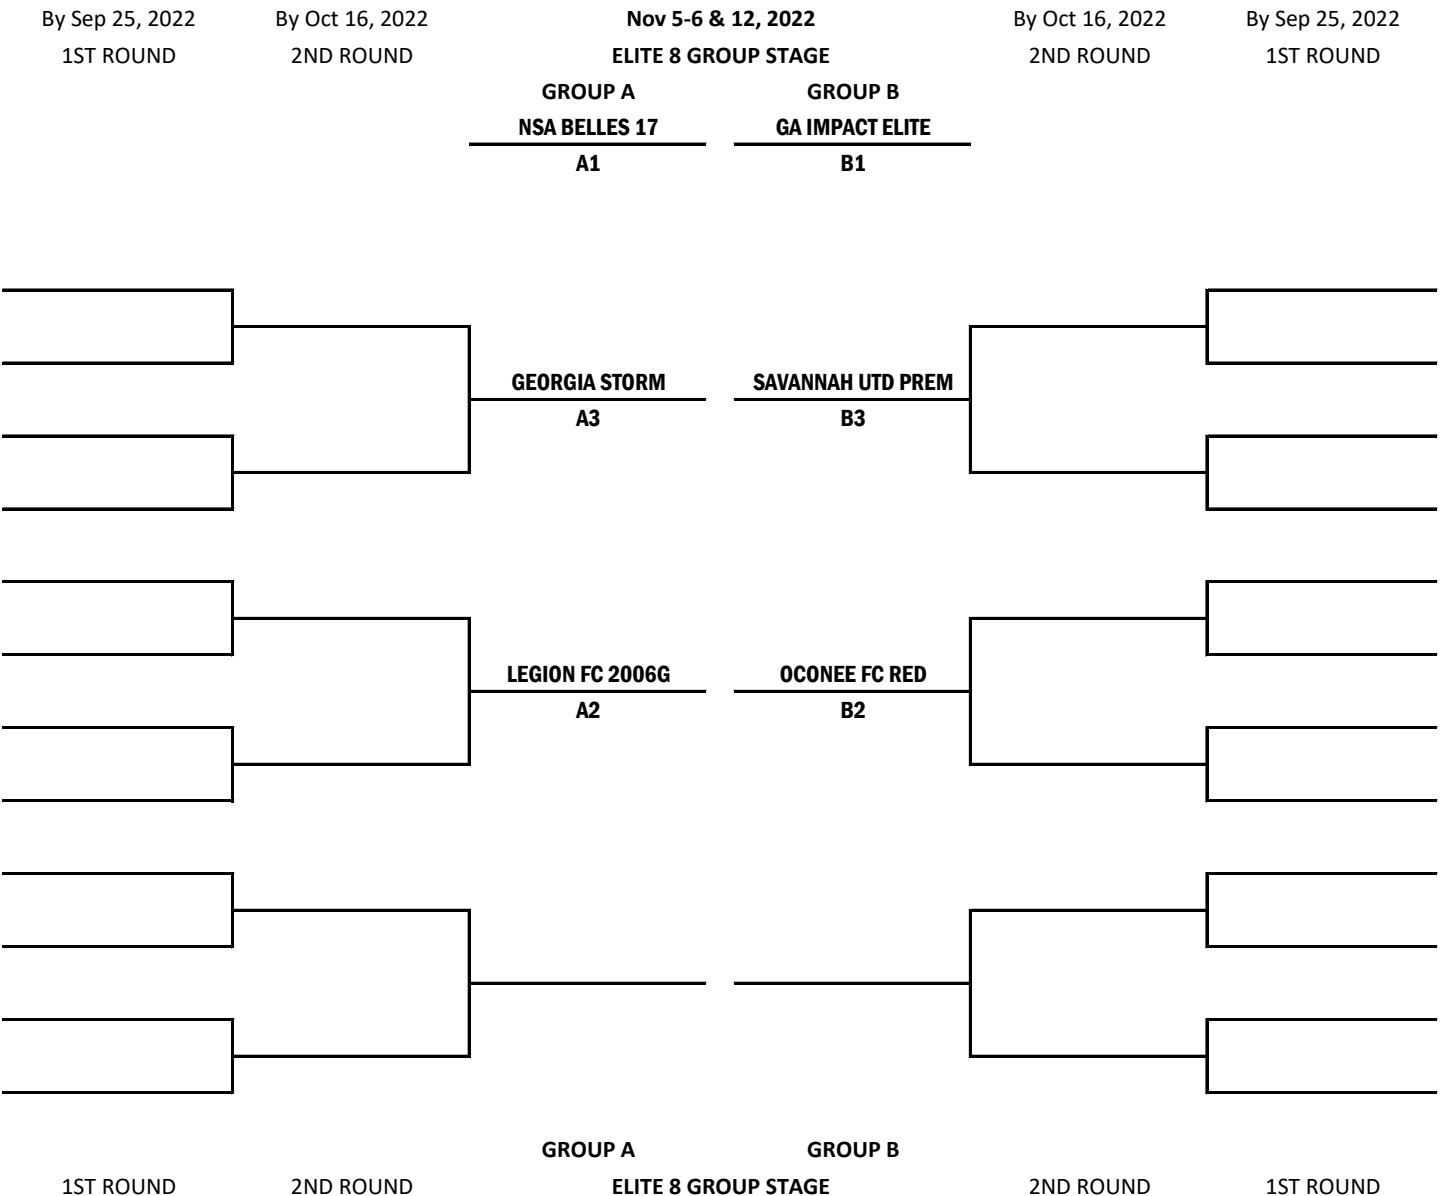

DRAW FOR: 17U GIRLS