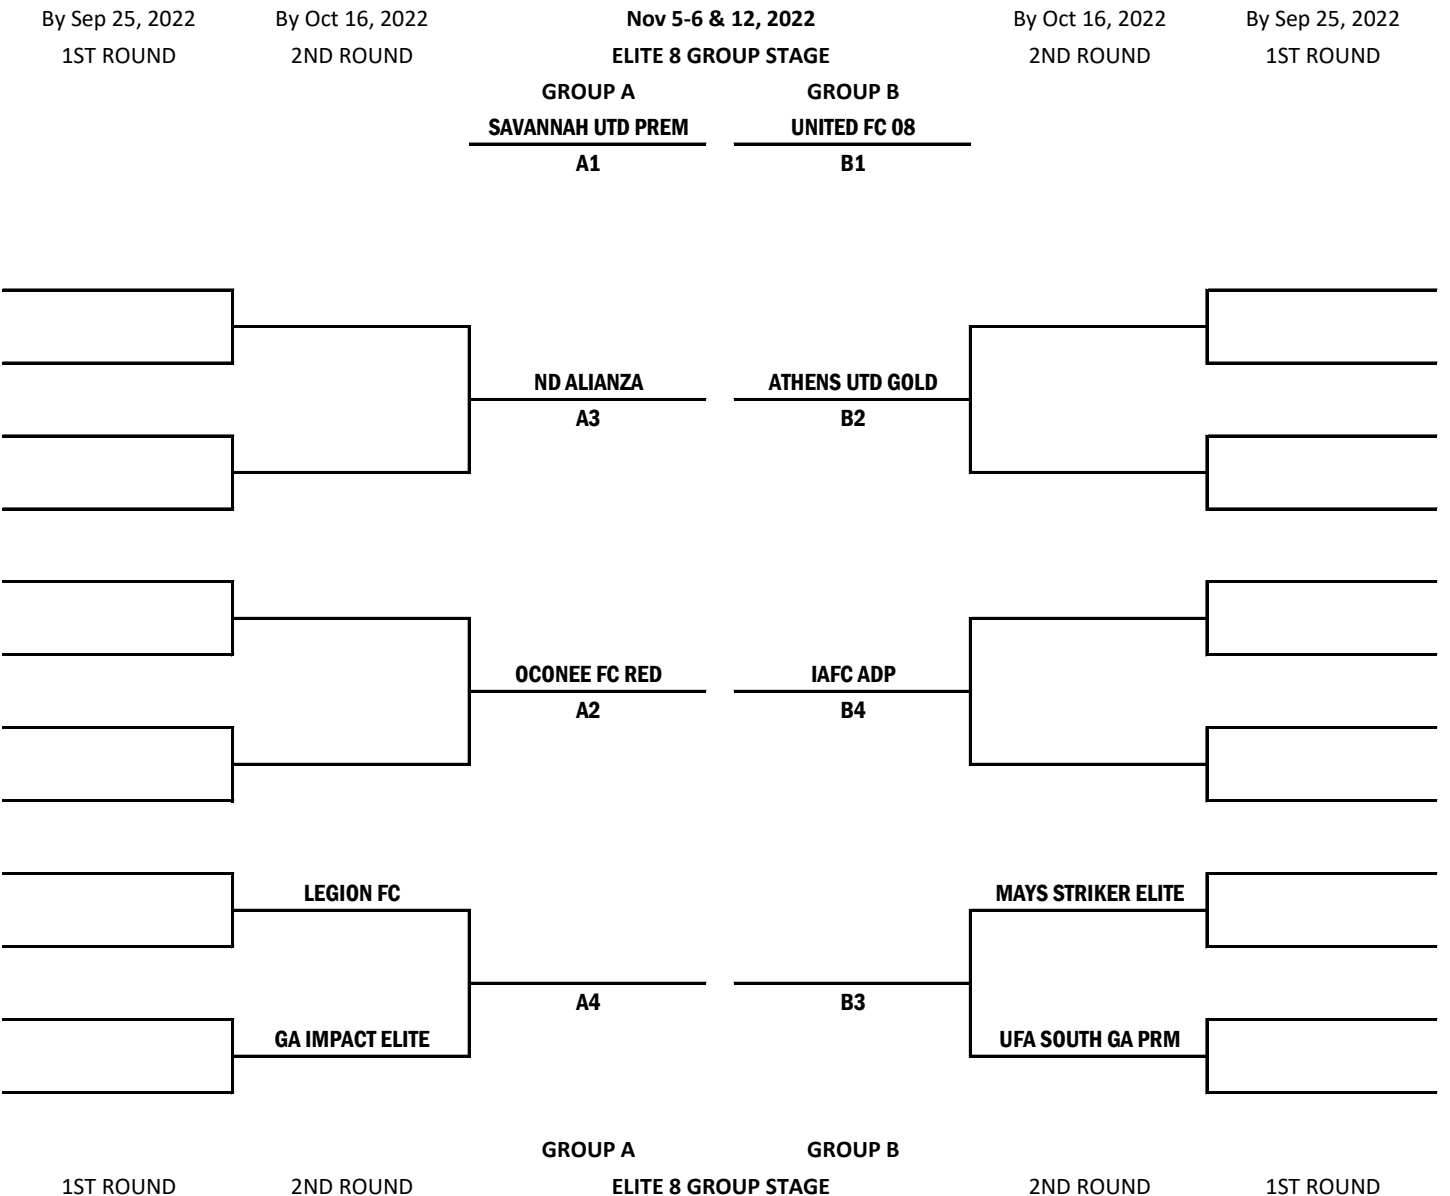

DRAW FOR: 15U BOYS