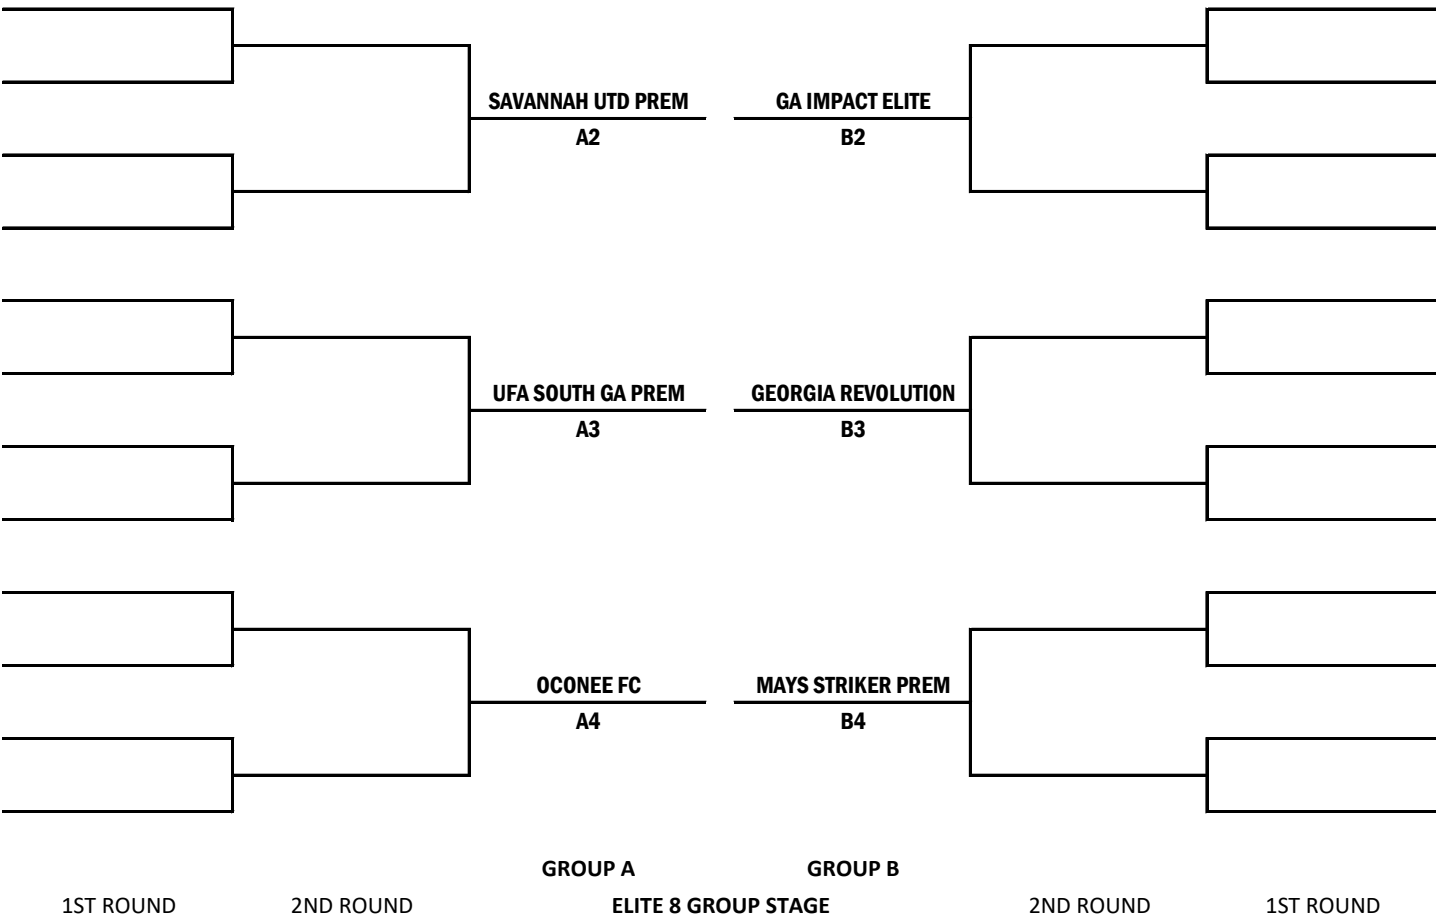

DRAW FOR: 19U BOYS

By Sep 25, 2022
1ST ROUND

By Oct 16, 2022
2ND ROUND

Nov 5-6 & 12, 2022
ELITE 8 GROUP STAGE

By Oct 16, 2022
2ND ROUND

By Sep 25, 2022
1ST ROUND

GROUP A	GROUP B
MOBA-04B ELITE	AUGUSTA ARSENAL
A1	B1