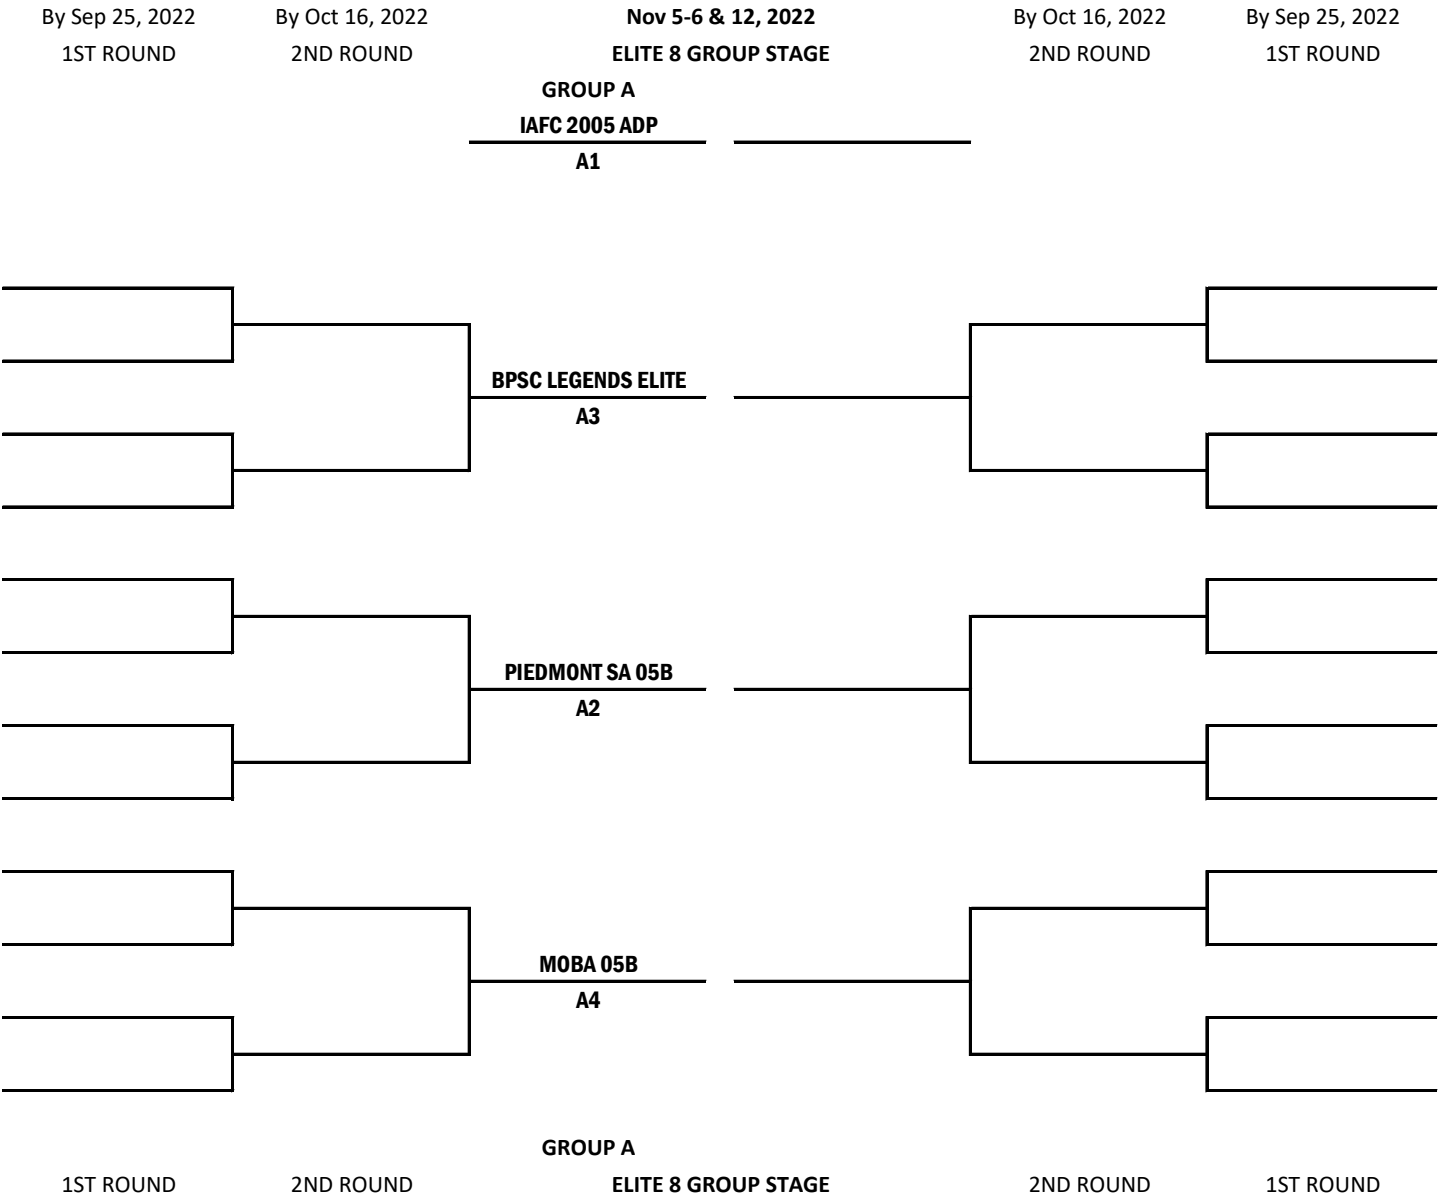

DRAW FOR: 18U BOYS