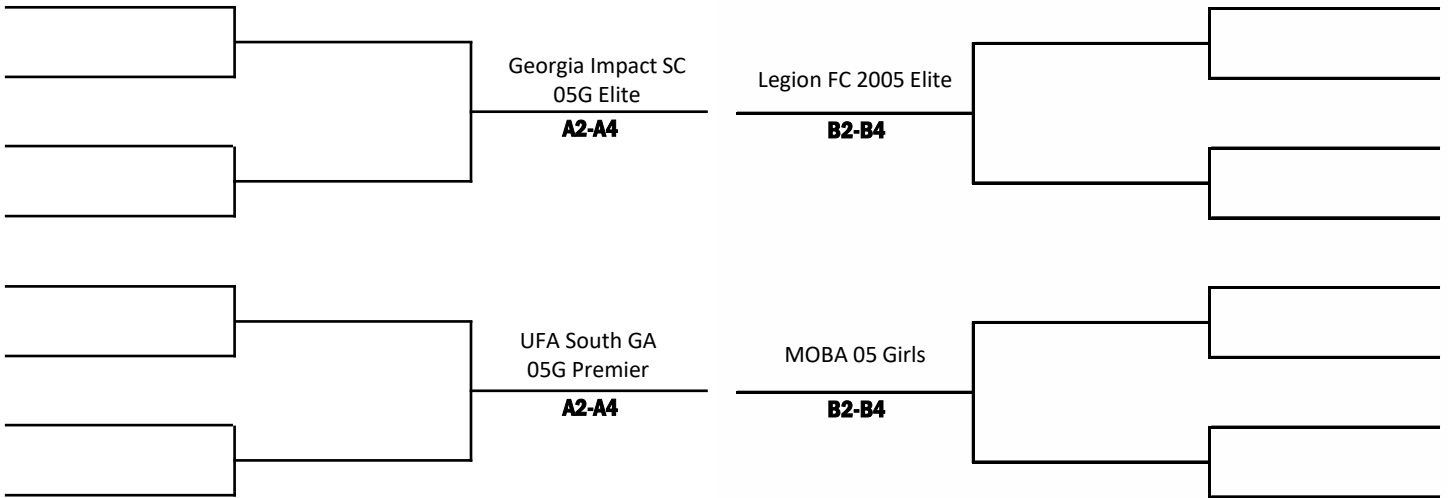

DRAW FOR: 17U GIRLS

Nov 6-7 & 13, 2021

FINAL 6 GROUP STAGE

GROUP A

GROUP B

LSA 05G Gold

All-In FC Sugar Hill 05 Elite

A1

B1

1ST ROUND

2ND ROUND

GROUP A

GROUP B

FINAL 6 GROUP STAGE

2ND ROUND

1ST ROUND